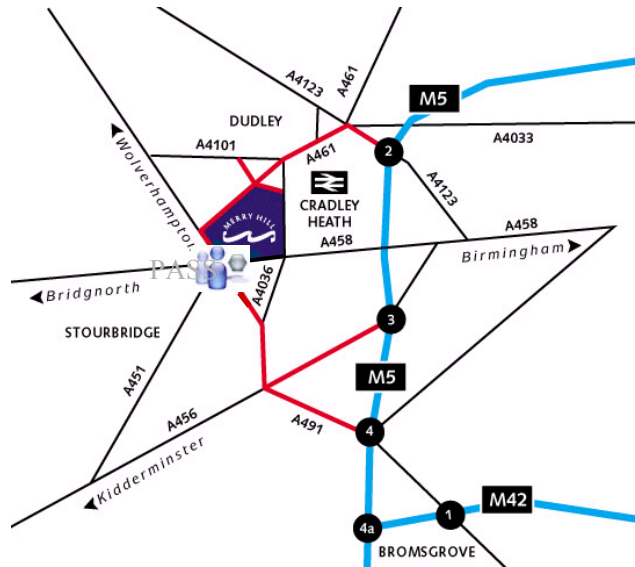

PASS Limited

Hellier House
 Wychbury Court
 Two Woods Lane
 Brierley Hill
 West Midlands
 DY5 1TA
 Telephone: 01384 484032
 Facsimile: 01384 484039
 E-mail: info@timegategroup.com

Directions

M42, M5 North exit junction 4 (Stourbridge turn).
 Follow the A491 to Stourbridge,
 and then the A4036 to Merry Hill.
 The route is signposted with
 the brown basket signs.

Directions for PASS Limited from Merry Hill

As you approach the Merry Hill Centre, you go through a cross roads at Lye Cross, go down the hill past OK Diner on your left, up a hill over a mini island and you will be on Thorns Road.

Go to the top of the hill where you come to a major set of lights.

Get in the left hand lane and turn left into Mount Pleasant.

Follow this road to an island with the Corn Exchange pub on your left and turn right into Mill Street.

DRIVE SLOWLY and look for a white building on your left called the Cottage Spring.

DIRECTLY OPPOSITE THIS PUB IS A ONE WAY STREET BETWEEN 2 HOUSES CALLED TWO WOODS LANE.

Turn in here and take first left into Wychbury Court (Shaw Hellier Avenue).